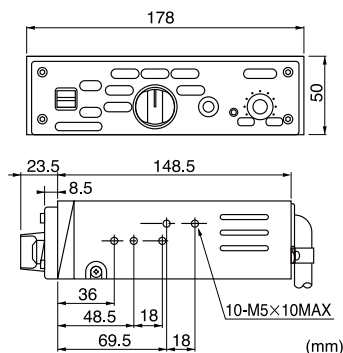

Specification

Model	HWS-12HM	HWS-24HM	HWS-12HD	HWS-24HD
Number of rotating light	 <p>Four rotating light</p>		 <p>Two rotating light</p>	
Rated Voltage	DC12V	DC24V	DC12V	DC24V
Operating Voltage range	DC9.5~15.0V	DC20.0~30.0 V	DC9.5~15.0V	DC20.0~30.0 V
Current Consumption	19.0A	10.8A	9.4A	5.4A
Illuminator	12V 55W x4	24V 70W x4	12V 55W x2	24V 70W x2
Luminosity	45,000cd(at 12.8V)	32,000cd(at 28.0V)	45,000cd(at 12.8V)	32,000cd(at 28.0V)
Operating temperature range	-30°C~+75°C			
Vibration resistance	JIS D 1601 45GRADE (45m/s) [up and down:4h(33.3Hz),right and left:2h(33.3Hz),front and back:0.5h(31Hz) 1.5(33.3Hz)]			
Available speaker	100W x 1			
Power cord	VCT 1.25mm ² ×8 5,300mm			
Waterproof	SAE 575J			
Weight	approx. 16.0kg		approx. 15.3kg	

Dimensions (HWS)

(mm)

SAP-100WB type Electronic Siren Amplifier

- Four automatic sounds, selectable via a rotary switch, and two manual types: siren and horn.
- The accessory microphone is a high-performance, omnidirectional unit.
- Backlight indicators made for at-a-glance operation.
- Four automatic tunes, including the sound of a wail, yelp, high-low and yeow, and two sounds--air horn and siren are provided.

Accessory:
Omnidirectional
microphone

Dimensions

(mm)

Model	Voltage	Current	Output	O/P Inpedance	I/P Inpedance	Weight
SAP-100WB	14V DC	10.0A	100W	11Ω	Microphone I/P -42dBV(600Ω) Tape I/P -0.55V(2KΩ)	1.95kg (Including Microphone)