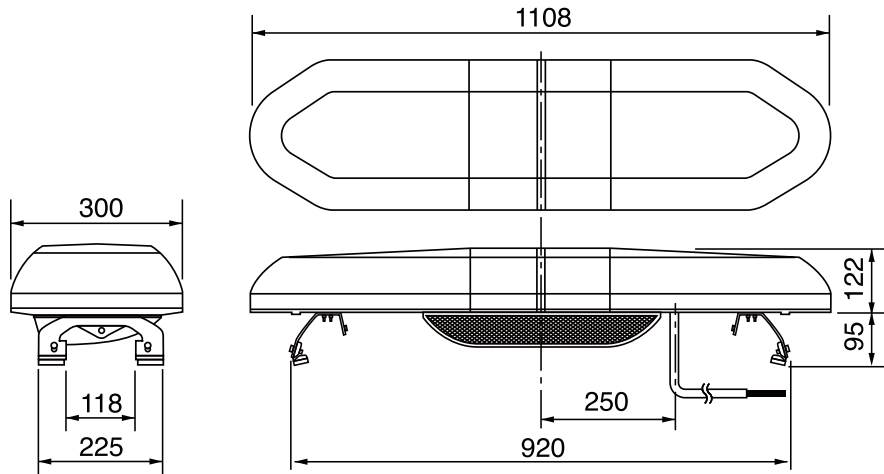

Dimensions (HWS)